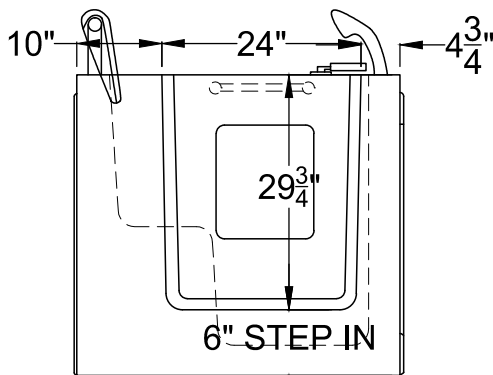

FRONT VIEW

UNIT COLORS:

TRIM COLORS:

OPTIONS:

- soaker
- air therapy
- hydro therapy
- dual therapy

ACCESSORIES:

- chromatherapy
- aromatherapy
- autodrain

DOOR / DRAIN SIDE OPTIONS:

Available Colors.....	White	Air System Available	Yes
Material	Acrylic	Hydro System Available	Yes
Door Swing	Outward	Dual System Available	Yes
Enclosed on three sides.....	Yes	Non Slip Floor	Yes
Dimensions.....	27(W)x39(L)x36(H)	Faucet Deck	Yes
Seat	Yes	Capacity	50Gal
Seat Height	17"	Unit Weight	235Lbs
Seat Contoured.....	Yes	Approx Shipping Weight.....	255Lbs