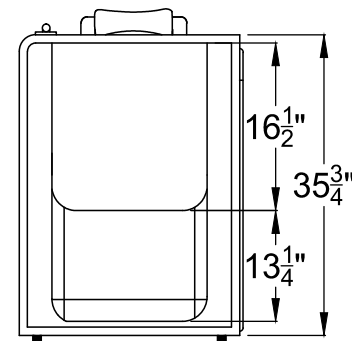

BACK VIEW

UNIT COLORS:

TRIM COLORS:

OPTIONS:

- soaker
- air therapy
- hydro therapy
- dual therapy

ACCESSORIES:

- chromatherapy
- aromatherapy
- autodrain

DOOR / DRAIN SIDE OPTIONS:

Available Colors.....	White	Air System Available	Yes
Material	Acrylic	Hydro System Available	Yes
Door Swing	Outward	Dual System Available	Yes
Enclosed on three sides.....	Yes	Non Slip Floor	Yes
Dimensions.....	27(W)x39(L)x36(H)	Faucet Deck	Yes
Seat	Yes	Capacity	50Gal
Seat Height	17"	Unit Weight	235Lbs
Seat Contoured.....	Yes	Approx Shipping Weight.....	255Lbs