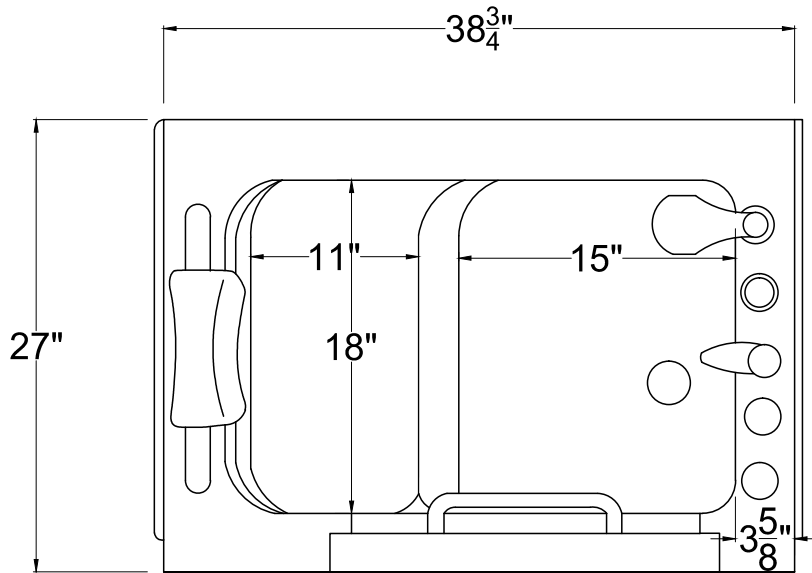

2739

SPACE SAVER • TILE FLANGE NOT INCLUDED

Meditub's 27x39 is constructed of the highest quality industrial strength acrylic for beauty and durability. The 27x39 is perfect for replacing existing shower stalls and can also be used in small bathrooms or mobile homes.

- chromatherapy
- aromatherapy
- autodrain

DOOR / DRAIN SIDE OPTIONS:

Available Colors.....	White	Air System Available	Yes
Material	Acrylic	Hydro System Available	Yes
Door Swing	Outward	Dual System Available	Yes
Enclosed on three sides.....	Yes	Non Slip Floor	Yes
Dimensions.....	27(W)x39(L)x36(H)	Faucet Deck	Yes
Seat	Yes	Capacity	50Gal
Seat Height	17"	Unit Weight	235Lbs
Seat Contoured.....	Yes	Approx Shipping Weight.....	255Lbs